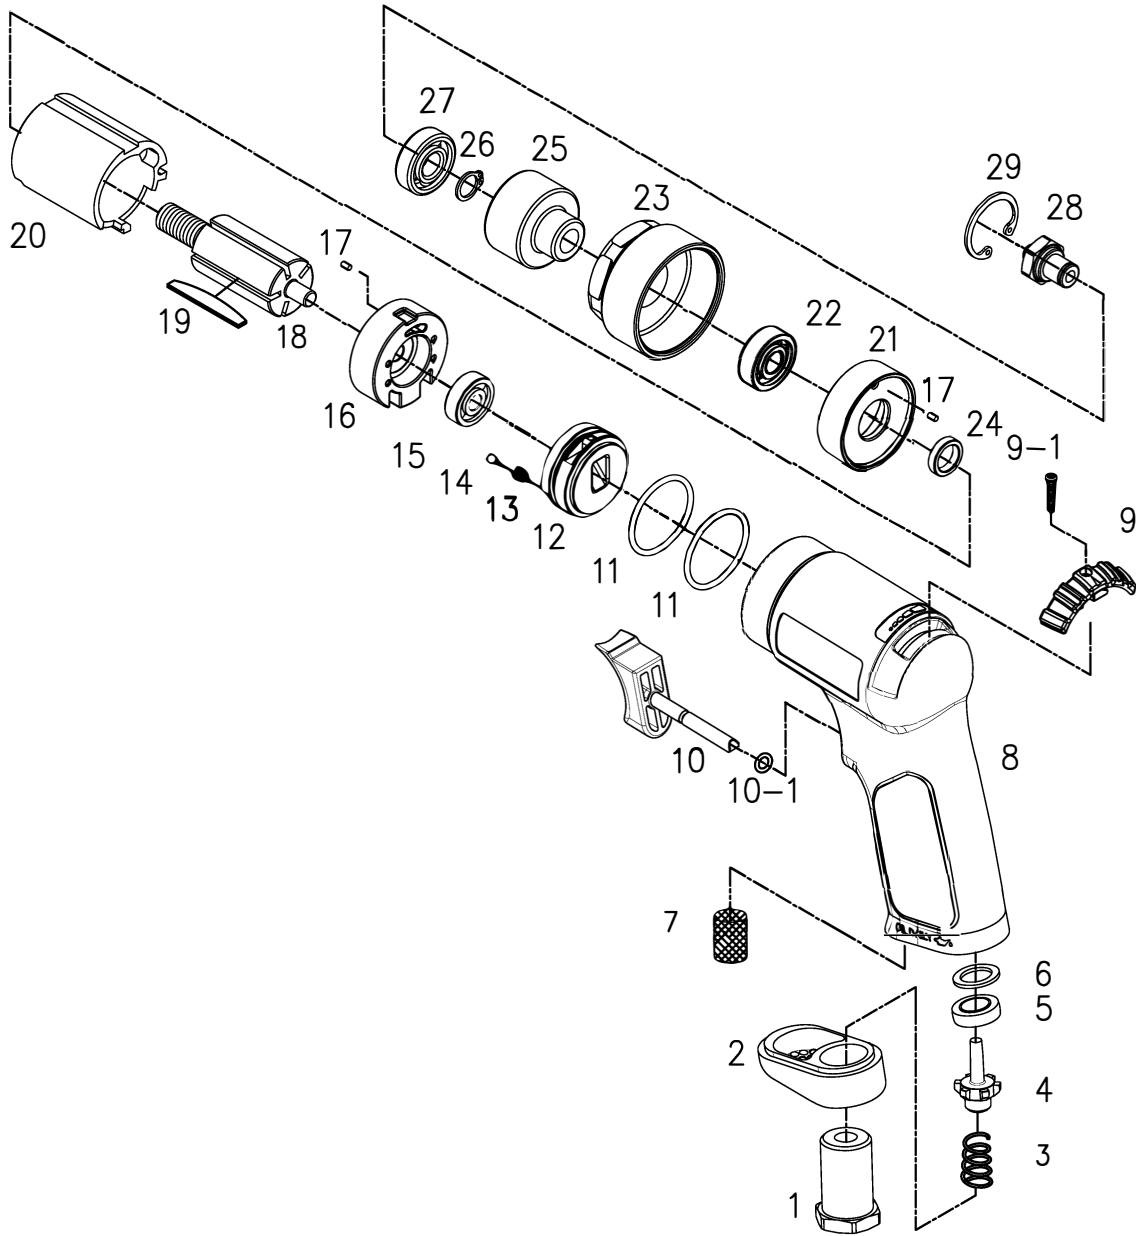

OS-6338RO **GAV** HAVALI MİNİ ZIMPARA

| FIG NO. | PART NO. | DESCRIPTION | PCS | FIG NO. | PART NO. | DESCRIPTION | PCS |
|---------|----------|----------------------|-----|---------|-----------|------------------------|-----|
| 1 | 389501 | Inlet Bushing | 1 | 21 | 633818DG | Front Plate | 1 |
| 2 | 633802 | Deflector | 1 | 22 | 308019 | Ball Bearing | 1 |
| 3 | 389503 | Valve Spring | 1 | 23 | 633828s/o | Front Housing | 1 |
| 4 | 328804 | Valve | 1 | 24 | 308016 | Anvil Bushing | 1 |
| 5 | 328805 | Valve Seat | 1 | 25 | 633836OB | Eccentric Hub | 1 |
| 6 | 328825S | Spacer | 1 | 26 | 596535 | Retainer | 1 |
| 7 | 389507 | Silencer | 1 | 27 | 633838 | Ball Bearing (6000LLU) | 1 |
| 8 | 633808 | Composite Housing | 1 | 28 | 633837OB | Spindle | 1 |
| 9 | 633809 | Reverse Valve Lever | 1 | 29 | 633841 | Retainer | 1 |
| 9-1 | 633809-1 | Screw | 1 | 30 | SPP17 | SPANNER (NOT SHOWN) | 1 |
| 10 | 633810 | Trigger | 1 | | | | |
| 10-1 | 633810-1 | O-Ring | 1 | | | | |
| 11 | 633811 | O-Ring | 2 | | | | |
| 12 | 633812N | Valve Body | 1 | | | | |
| 13 | 589044 | Sping | 1 | | | | |
| 14 | 589045 | Detent Ball | 1 | | | | |
| 15 | B626ZZ | Ball Bearing (626ZZ) | 1 | | | | |
| 16 | 633813N | Rear Plate | 1 | | | | |
| 17 | 308013 | Spring Pin | 2 | | | | |
| 18 | 633815G | Rotor | 1 | | | | |
| 19 | 633816 | Rotor Blade | 5 | | | | |
| 20 | 633817N | Cylinder | 1 | | | | |